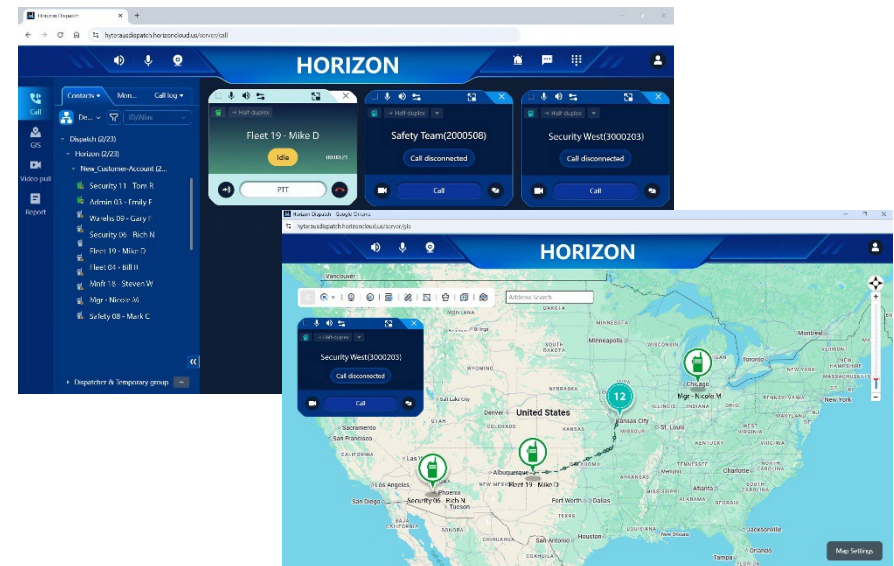

MNC360 POC Mobile Radio

The [MNC360](#) is a compact and easy-to-operate Push-to-Talk over Cellular (PoC) Mobile Radio that provides safe and reliable in-vehicle fleet communications with great audio quality.

HORIZON Dispatch

HORIZON Dispatch is a powerful web-based dispatch application for Hytera PoC devices

- Provides instant group voice calling, private individual calling, and enables dispatchers to quickly build dynamic call groups
- Enables tracking of driver locations and travel routes with time stamps
- Draw geofence boundaries and receive alarms when workers enter or leave geofence areas
- Users can communicate with each other and dispatch with free-form or predefined text messages
- Share videos and images with other PoC devices
- Comprehensive call recording, logging, and playback