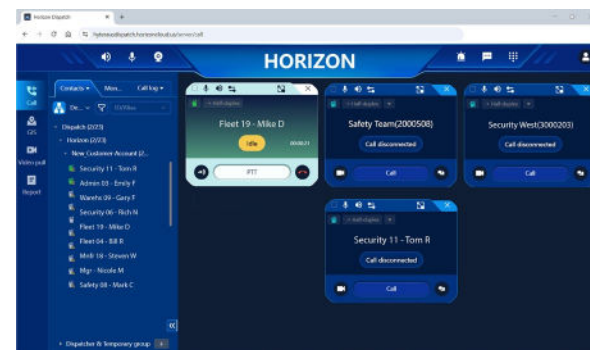

HORIZON

PoC Device Comparison Guide

[Hytera Push-to-Talk over Cellular (PoC) devices](#) are purpose built for professional business communications. These compact and easy-to-use devices enable instant group calling over nationwide 4G/5G/LTE cellular networks and Wi-Fi networks. The devices switch over to the LTE network automatically when out of Wi-Fi range.

Hytera PoC devices are ruggedized to support harsh work environments and feature digital noise suppression and high-volume speakers for excellent voice quality in loud areas. Deployments are quick, low-cost, and require no traditional radio system infrastructure or frequency licenses.

Hytera PoC devices can be deployed as a Radios-as-a-Service subscription on the [HORIZON Nationwide PoC Platform](#). Hytera PoC devices are also supported on the [HORIZON Dispatch](#) web-based communication and location tracking dispatch application. HORIZON Dispatch features instant group calling and real-time GPS fleet tracking.

Hytera PoC devices can be integrated with existing radio systems using [Hytera Bridge](#), which provides a simple, reliable, and cost-effective Radio over IP (RoIP) gateway between Hytera PoC radios and a variety of DMR and analog radio systems.